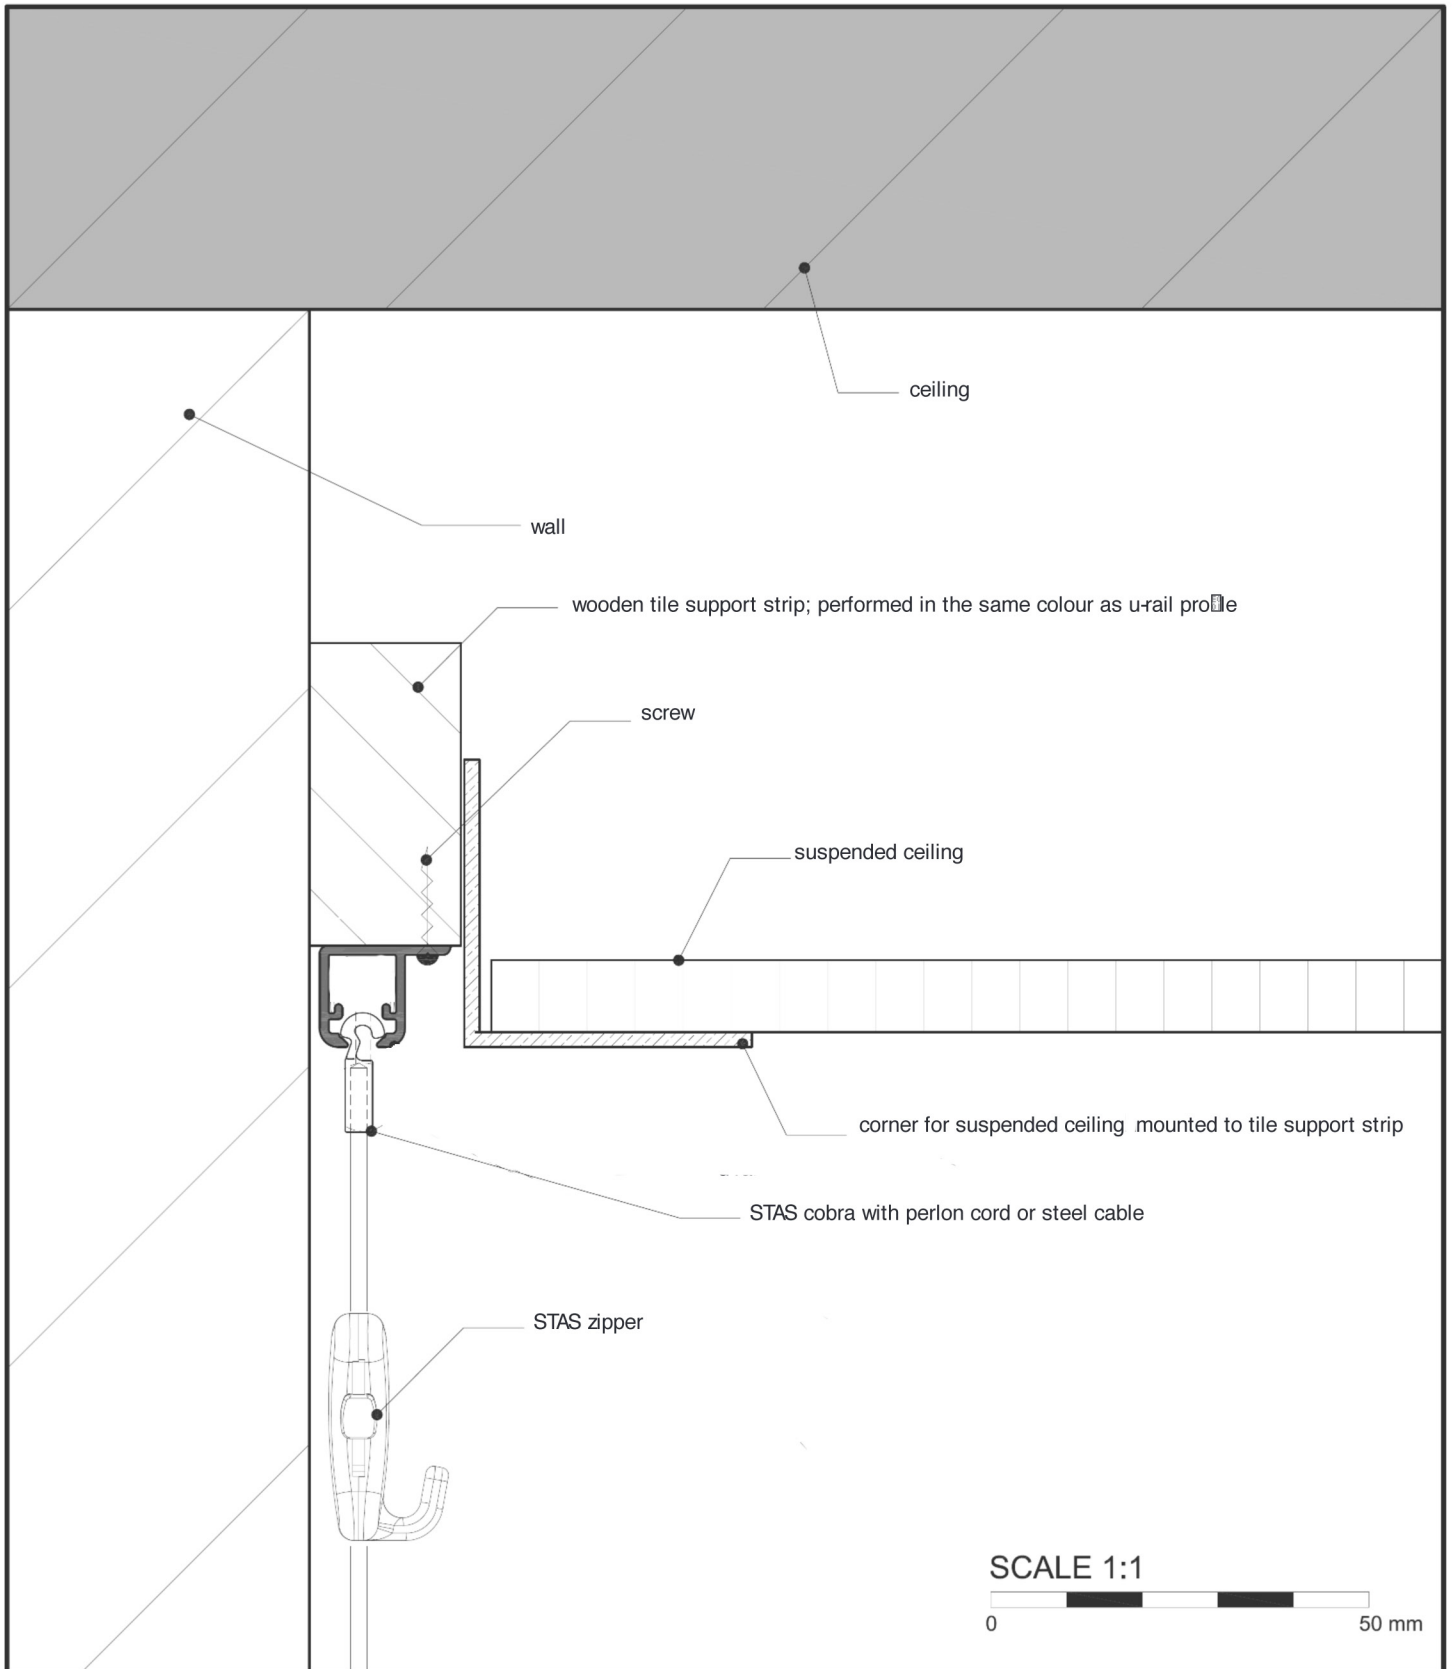

STAS u-rail PRO picture hanging systems

features:

- aluminium rail
- dimensions 17 x 14 mm
- capable of carrying loads up to 30 kg per meter

options:

- hooks and cords are available in various lengths, transparent or steel cable
- standard colour rail; RAL 9010 (white), RAL 9005 (black) or natural aluminium. Other colours and finishing on request